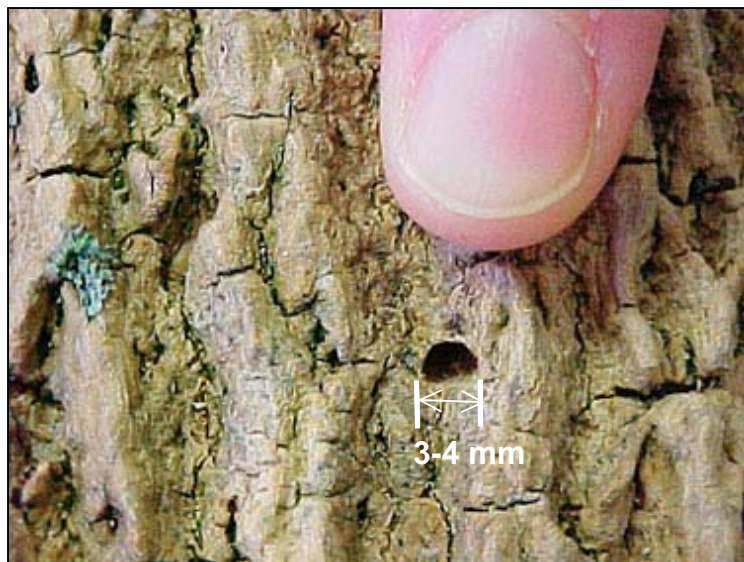

Emerald Ash Borer Field Guide

EAB larvae
Agrilus planipennis

EAB gallery
and exit hole
(1/8 inch)

Signs of EAB attack in bark
1/8 inch exit hole

EAB adult
(1/2 inch) and
gallery
Look for adults –
May through July

Adult EAB, 1/2 inch

NOT an emerald ash borer

D-shaped exit holes, 1/8 inch

Look closely for the
d-shaped exit hole,
1/8 inch

Canker formed from EAB infestation.
Note WINDING galleries

Typical crack at
infested region of
bole

Epicormic branching
associated with
infested tree

Sprouts beneath
infested area of bole

Dying branches possibly associated with infested ash

Possible early symptoms of EAB attack

Possible EAB symptoms -later stage of infestation

Woodpeckers may be a sign of EAB
or other borer or bark beetle
infestation

Ash leaves, compound and opposite

Healthy ash trees

White ash
Fraxinus americana

Compound and
opposite

Green ash
Fraxinus pennsylvanica
Compound
and opposite