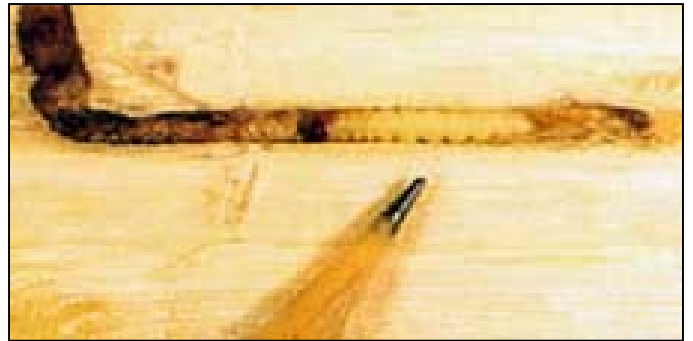

Epicormic branching
associated with
infested tree

Sprouts beneath
infested area of bole

Dying branches possibly associated with infested ash

Possible early symptoms of EAB attack

Possible EAB symptoms -later stage of infestation

Woodpeckers may be a sign of EAB
or other borer or bark beetle
infestation

Ash leaves, compound and opposite

Healthy ash trees

White ash
Fraxinus americana

Compound and
opposite

Green ash
Fraxinus pennsylvanica
Compound
and opposite

Stem canker caused by *Cytospora pruinosa*

Ash yellows

UGA4213092

UGA4213091b

Banded Ash Clearwing
Podosesia aureocincta

Larvae exude strands of woody frass from 1/8 inch holes in the trunk. Frass can often be found piled at the base of infested trees.

Banded ash borer
Neoclytus caprea

Round exit holes. Larval galleries packed with frass.

Redheaded
Ash Borer,
Neoclytus
acuminatus

Look for sap spots with fine boring dust –early attack
Later, frass is discharged from entrance holes,
Exit holes are round